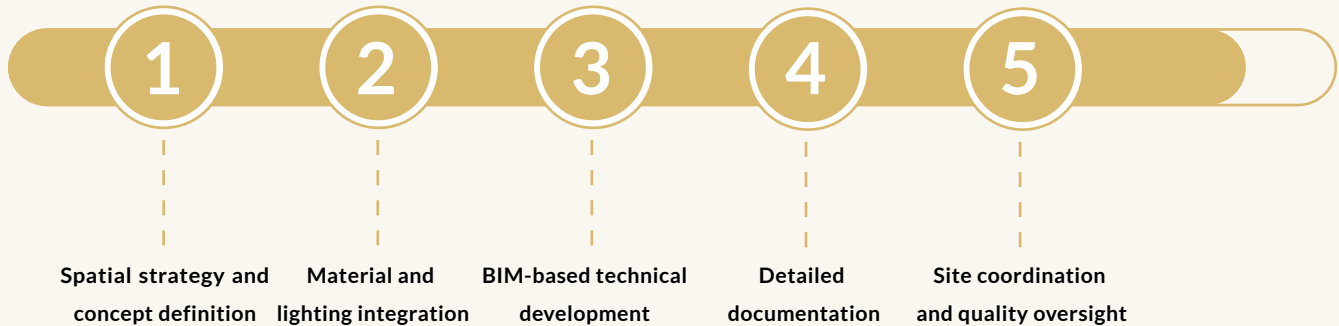

## Core Values

**Architectural Discipline:** We prioritize proportion, spatial flow, and structural logic in every interior.

**Execution Precision:** All projects are developed through coordinated digital workflows to ensure construct-ability and accuracy.

# Our approach

Our methodology balances design vision with execution control.  
Every project progresses through:

This structured approach ensures seamless transition from concept to built reality.