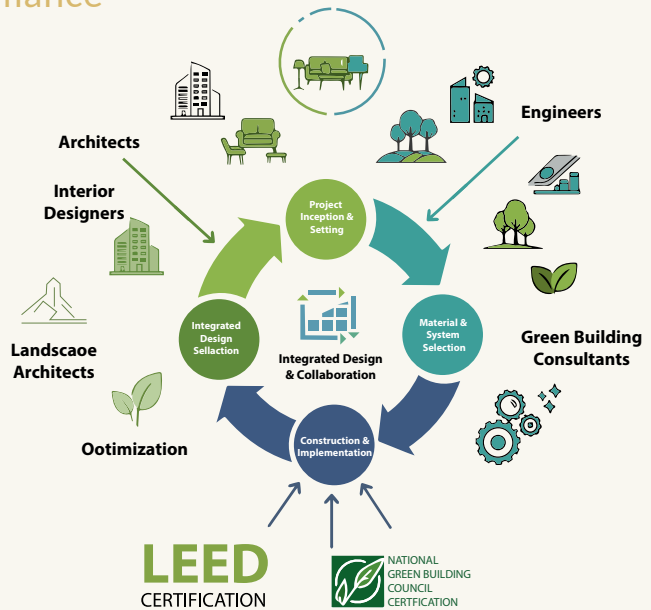

# Our approach

Our methodology balances design vision with execution control.  
Every project progresses through:

This structured approach ensures seamless transition from concept to built reality.

This enables expressive architectural solutions supported by technical feasibility.

## Sustainability & Environmental Performance

Sustainability is embedded in our material and technical decisions.

We prioritize:

- Climate-responsive finishes
- Durable, low-maintenance systems
- Energy-conscious lighting strategies
- Long-term performance optimization

## Integrated BIM & Technical Delivery

All projects are developed within a coordinated BIM environment, enabling:

- Multidisciplinary integration
- Clash detection and validation
- Accurate quantity extraction
- Reduced site conflicts
- Enhanced cost control