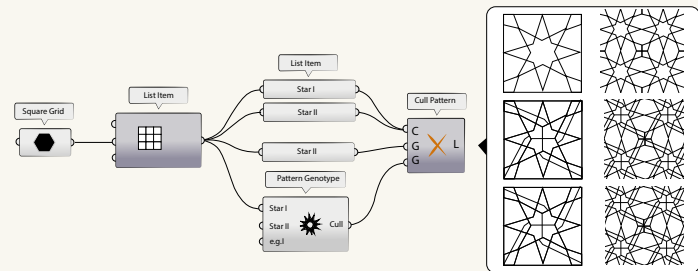

Computational Design & Parametric Integration

We integrate computational tools to enhance spatial performance and design flexibility.

Applications include:

- Complex ceiling and feature systems
- Custom interior geometries
- Spatial and lighting optimization
- Form rationalization for efficiency

This enables expressive architectural solutions supported by technical feasibility.