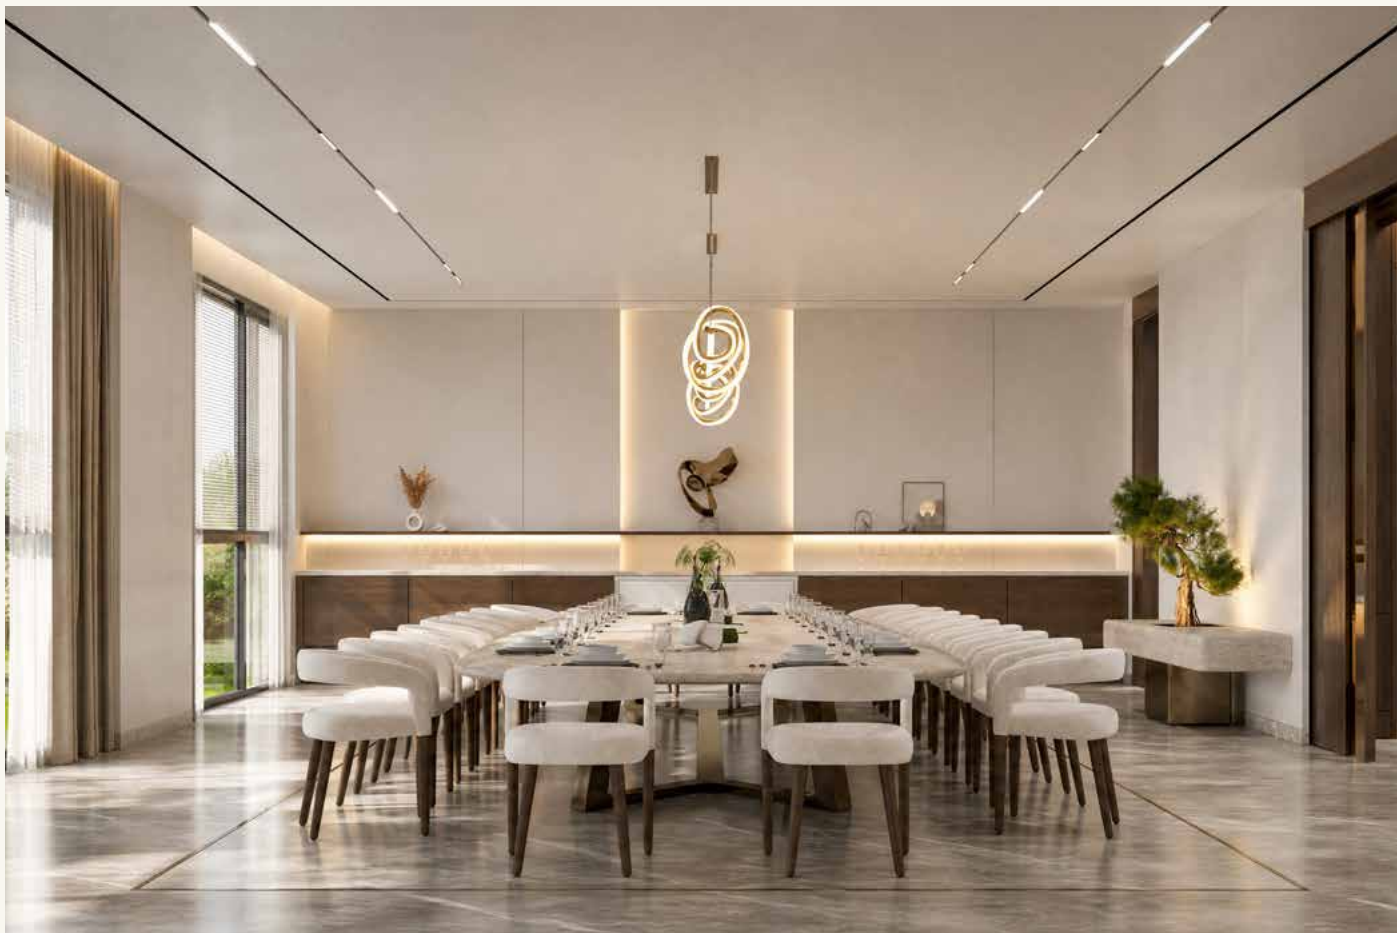

Client:

Bin Thalith

Area:

449 m²

Services:

Architecture Interior Design

Dining room

Villa Mr. Abdullah Bin Thalith