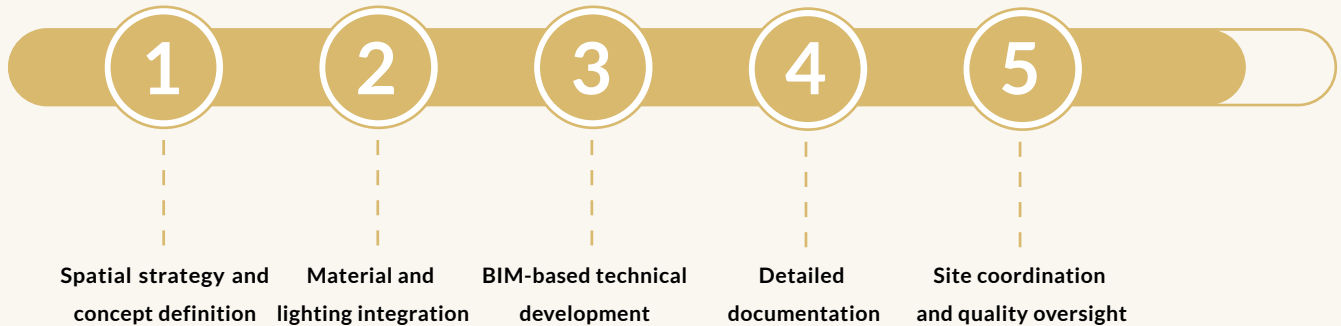

Core Values

Architectural Discipline: We prioritize proportion, spatial flow, and structural logic in every interior.

Execution Precision: All projects are developed through coordinated digital workflows to ensure construct-ability and accuracy.

Timeless Integrity: We pursue enduring design over short-term trends.

Our approach

Our methodology balances design vision with execution control.
Every project progresses through:

This structured approach ensures seamless transition from concept to built reality.