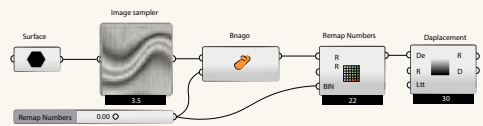

Computational Design & Parametric Integration

We integrate computational tools to enhance spatial performance and design flexibility.

Applications include:

- Complex ceiling and feature systems
- Custom interior geometries
- Spatial and lighting optimization
- Form rationalization for efficiency

This enables expressive architectural solutions supported by technical feasibility.